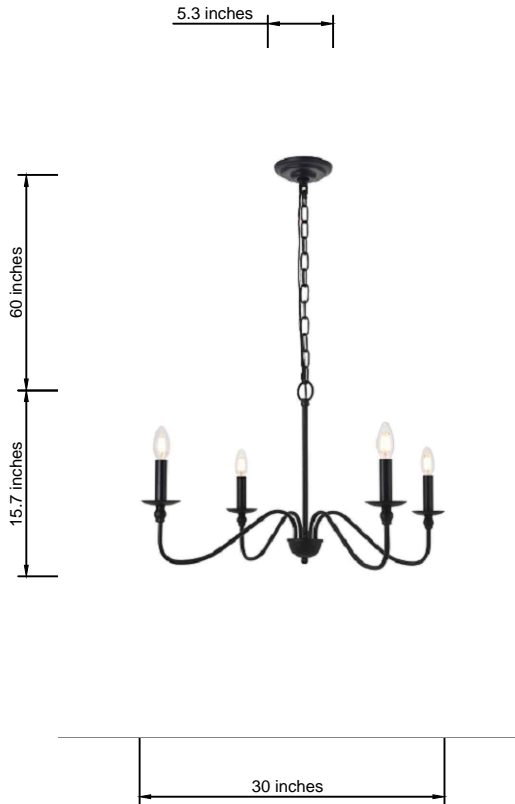

PRODUCT SPECIFICATION SHEET

ROHAN COLLECTION

Rohan 4-Light Matt Black Pendant

Matt Black
Item No:LD5006D30MB

Matt Black and Brass
Item No:LD5006D30BRB

Available Finishes

Dimensions

Canopy Size(in)	D5.3"*H1.3"
Chain/Rod Length	60"
Length	N/A
Width	30"
Height	15.7"
Maximum Height	76"

Specifications

Finish	2 Finishes
Material	Iron
Crystal Color	N/A
Type	Pendant
Hanging Device	Chain
Voltage	110-125V
Dimmable	Yes
Warranty	2 Year Limited
Shipment Type	Small Parcel

Bulb / Socket

Socket Type	E12
Number of Lights	4
Wattage/Bulb	40W
Included	No

Installation

Indoor/Outdoor	Indoor
Dry/Wet/Damp	Dry
Weight	3.6 LBS
Wire Length	79"
Safety Rating	ETL Listed